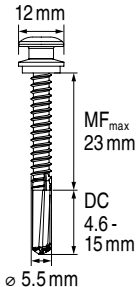

S-MD35PS 5,5x52

2229845

Rostfrei/Inox/Stainless A2

2247897-03.2020